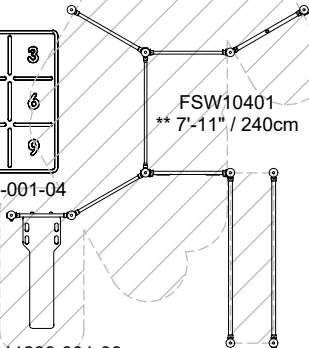

27'-9" [846cm]

27'-9" [846cm]

FAZ30300

\*\* 1'-10" / 58cm

FAZ60700

\*\* 2'-11" / 89cm

FSW23800

\*\* 7'-11" / 240cm

SUR11200-001-03

FAZ30200

\*\* 1'-3" / 39cm

SUR11200-001-04

FSW10401

\*\* 7'-11" / 240cm

FSW20200

\*\* 2'-5" / 73cm

SUR11200-001-06

SOL201902

\* 7'-8" / 233cm

\*\* 7'-11" / 240cm

\*\*\*811ft<sup>2</sup> / 75.3m<sup>2</sup>

952ft<sup>2</sup> / 88.4m<sup>2</sup> (Surface Area)

1/8" = 1'-0"

34'-4" [1046cm]

34'-4" [1046cm]