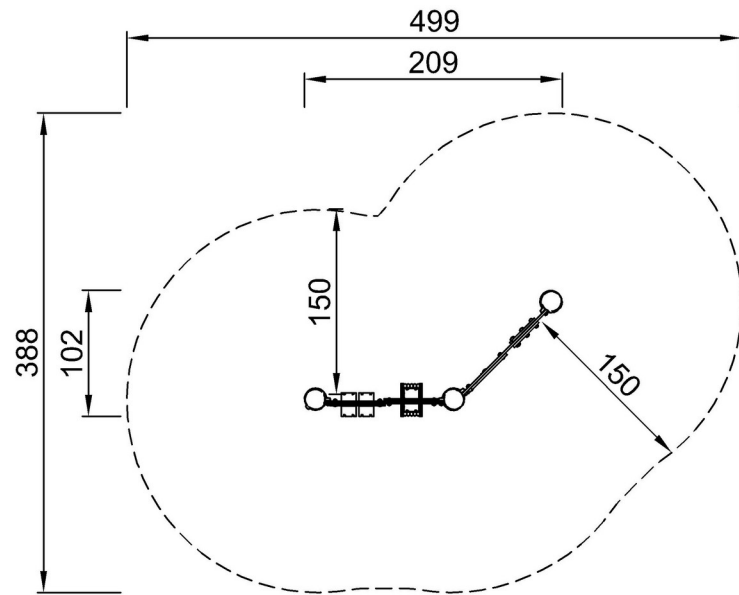

There are Multiple footing options for all products: Surface anchoring with steel footings and expansion bolts. Wood in-ground or steel in-ground footings.

Item no. NRO614-1001	
Installation Information	
Max. fall height	0 cm
Safety surfacing area	14.3 m ²
Total installation time	5.9
Excavation volume	0.38 m ³
Concrete volume	0.00 m ³
Footing depth (standard)	100 cm
Shipment weight	165 kg
Anchoring options	In-ground ✓ Surface ✓
Warranty Information	

Publication date: 15. October 2021

By Bureau Veritas HSE
www.bureauveritas.dk
+45 7731 1000

Play Panel 2 - Emotion

NRO614

* Max fall height | ** Total height | *** Safety surfacing area

* Max fall height | ** Total height

NRO614
**83cm
***14.3m²

NRO614

[Click to see TOP VIEW](#)

[Click to see SIDE VIEW](#)