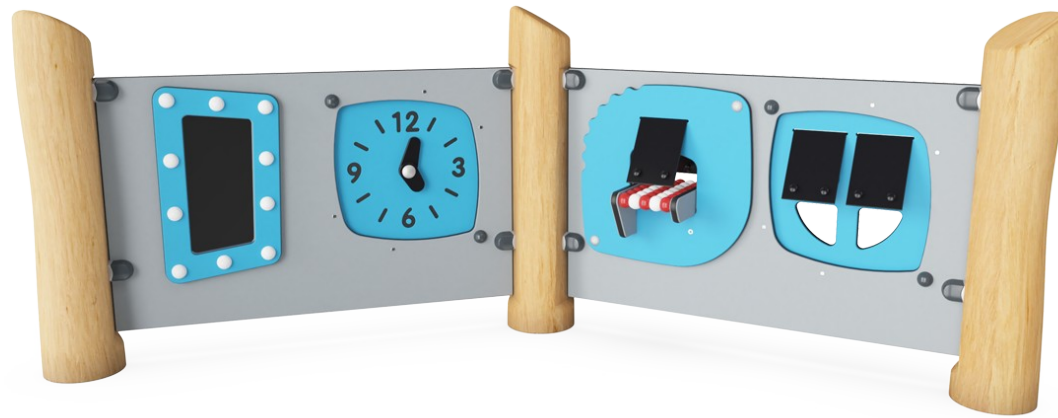

Play Panel 2 - Emotion

NRO614

Item no. NRO614-1001	
General Product Information	
Dimensions LxWxH	209x102x83 cm
Age group	1+
Play capacity (users)	8
Color options	

The Emotions Play Panels immensely attract young children with their variation of rich, responsive play textures. The sense of touch is hugely stimulated with the Conveyor belt. The tactile stimulation, apart from being deeply satisfying for children, stimulate their fine motor and language abilities. So does the thematic character of the play panel: there is a watch to

the one side of the Conveyor Belt, and a Shop window that can be open and closed with curtains. This inspires playing shop or other dramatic play scenarios, that stimulate communication, language and social-emotional development. The mirror is there to assist the shop assistant in looking okay, and looking behind his shoulders, too. KOMPAN Play

Institute analysis shows the mirror as an immensely attractive activity for young children, developing their understanding of themselves as individuals, as well as their social-emotional skills.

Play Panel 2 - Emotion

The Xylophone music panel consist of HDPE material in 19mm EcoCore™. The pipes are made of die cast aluminum specifically alloyed for outdoor environments. The percussion panel consist of 2 Conga Drums with PP tubes and top in colored ABS.