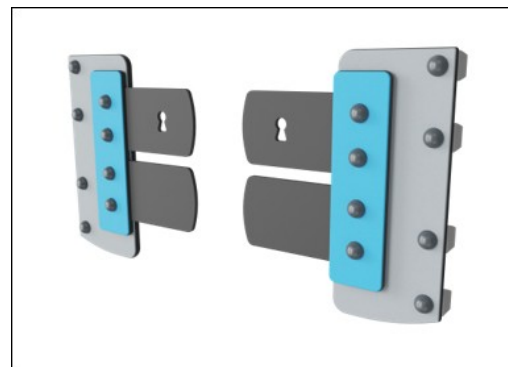

There are Multiple footing options for all products: Surface anchoring with steel footings and expansion bolts. Wood in-ground or steel in-ground footings.

Item no. NRO614-1001	
Installation Information	
Max. fall height	0 cm
Safety surfacing area	14.3 m ²
Total installation time	5.9
Excavation volume	0.38 m ³
Concrete volume	0.00 m ³
Footing depth (standard)	100 cm
Shipment weight	165 kg
Anchoring options	In-ground ✓ Surface ✓
Warranty Information	

The Xylophone music panel consist of HDPE material in 19mm EcoCore™. The pipes are made of die cast aluminum specifically alloyed for outdoor environments. The percussion panel consist of 2 Conga Drums with PP tubes and top in colored ABS.

Membranes consist of friction-proof rubberized material of conveyor belt quality with excellent UV resistance. Embedded is a four-layered armouring made of woven polyester. The armouring and the two surface layers result in a total thickness of 9 mm.