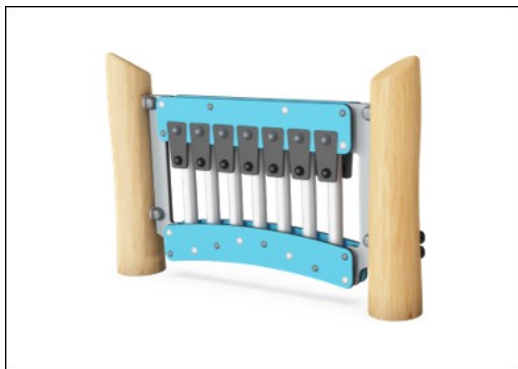

Play Panel 2 - Emotion

NRO614

All Organic Robinia products by KOMPAN are made of Robinia wood from sustainable European sources. On request it can be supplied as FSC® Certified (FSC® C004450).