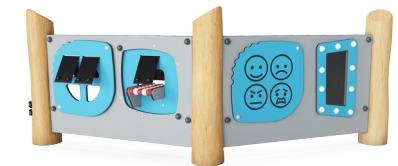

Play Panel 2 - Emotion

NRO614

Item no. NRO614-1001	
General Product Information	
Dimensions LxWxH	209x102x83 cm
Age group	1+
Play capacity (users)	8
Color options	

The Emotions Play Panels immensely attract young children with their variation of rich, responsive play textures. The sense of touch is hugely stimulated with the Conveyor belt. The tactile stimulation, apart from being deeply satisfying for children, stimulate their fine motor and language abilities. So does the thematic character of the play panel: there is a watch to

the one side of the Conveyor Belt, and a Shop window that can be open and closed with curtains. This inspires playing shop or other dramatic play scenarios, that stimulate communication, language and social-emotional development. The mirror is there to assist the shop assistant in looking okay, and looking behind his shoulders, too. KOMPAN Play

Institute analysis shows the mirror as an immensely attractive activity for young children, developing their understanding of themselves as individuals, as well as their social-emotional skills.

Play Panel 2 - Emotion

Membranes consist of friction-proof rubberized material of conveyor belt quality with excellent UV resistance. Embedded is a four-layered armouring made of woven polyester. The armouring and the two surface layers result in a total thickness of 9 mm.