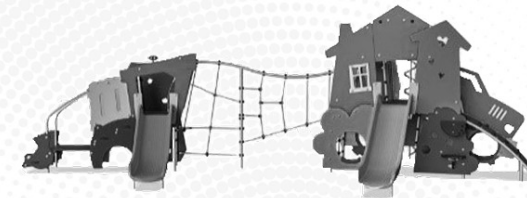

Validation of CO₂ calculation of: Themed play systems

Data version no. 2021-09-27

The CO₂ calculation and data are in compliance with the principles of a carbon footprint impact according to the GHG protocol (Greenhouse Gas Protocol), Scope 3, cradle to gate related to all individual components in the product category: "Themed play systems" represented by item no.: MSC641100-3717P.

(Scope 3 emissions include emission sources in the upstream and downstream value chain).

Date: 15. October 2021 | Valid until: 15. October 2023

Validated by:

Bente Hviid, Senior Consultant

Peter Bendtsen, Senior Consultant

Validation based on report: Validation of CO₂ calculation of 8 categories of Kompan product line, version 1.0, prepared by: Bureau Veritas HSE, Denmark: Bente Hviid and Peter Bendtsen.

Publication date: 15. October 2021

By Bureau Veritas HSE
www.bureauveritas.dk
+45 7731 1000