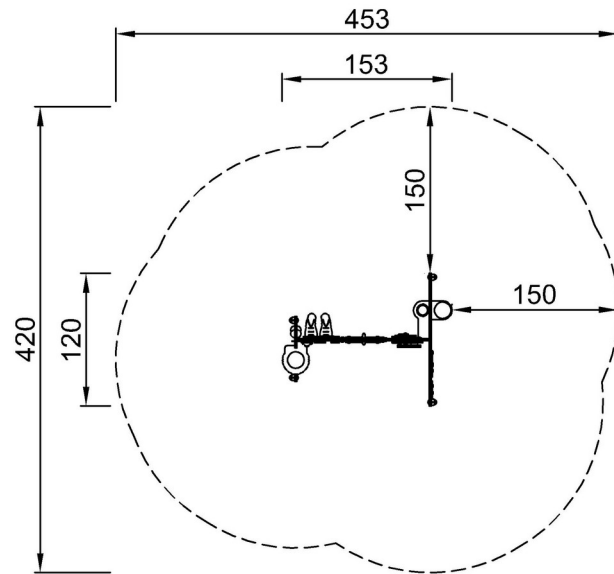

Item no. MSV60100-0201

Installation Information

Max. fall height	0 cm
Safety surfacing area	14.8 m ²
Total installation time	5.9
Excavation volume	0.00 m ³
Concrete volume	0.00 m ³
Footing depth (standard)	0 cm
Shipment weight	47 kg
Anchoring options	Surface ✓

By Bureau Veritas HSE
www.bureauveritas.dk
+45 7731 1000

* Max fall height | ** Total height | *** Safety surfacing area

* Max fall height | ** Total height

MSV60100-0201

**121cm
***14.8m²

MSV60100-0201

[Click to see TOP VIEW](#)