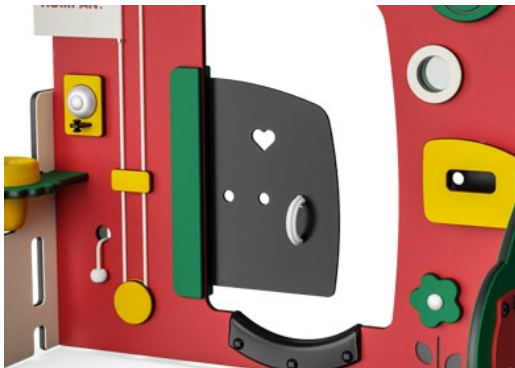

Sand pipe is made from rotomoulded PE. PE has high impact resistance across a wide temperature span which ensures durability.

Pots are made of pressure moulded high quality nylon (PA6). PA6 has good wearing and impact strength.

Warranty Information

Membranes consist of friction-proof rubberized material of conveyor belt quality with excellent UV resistance. Embedded is a four-layered armouring made of woven polyester. The armouring and the two surface layers result in a total thickness of 7 mm.