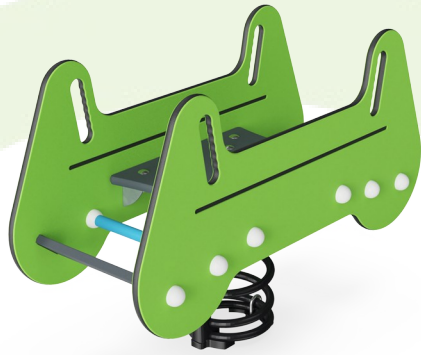

The springs are fixed by unique anti pinch fittings for maximum safety and long lifetime.

Item no.	
Installation Information	
Max. fall height	39 cm
Safety surfacing area	16,0 m ²
Total installation time	
Excavation volume	
Concrete volume	
Footing depth (standard)	
Shipment weight	
Anchoring options	In-ground ✓ Surface ✓
Warranty Information	
EcoCore HDPE	Lifetime
Springs	5 years
Handle	10 years
PE/PP Components	5 years
Spare parts guaranteed	10 years

Seat is made of Ekogrip™ panel that consist of a 15mm thick PE base with 3 mm top-layer of soft rubber with a non-skid effect.

Handle is made of polypropylene PP with excellent impact strength and usable within a large temperature span.