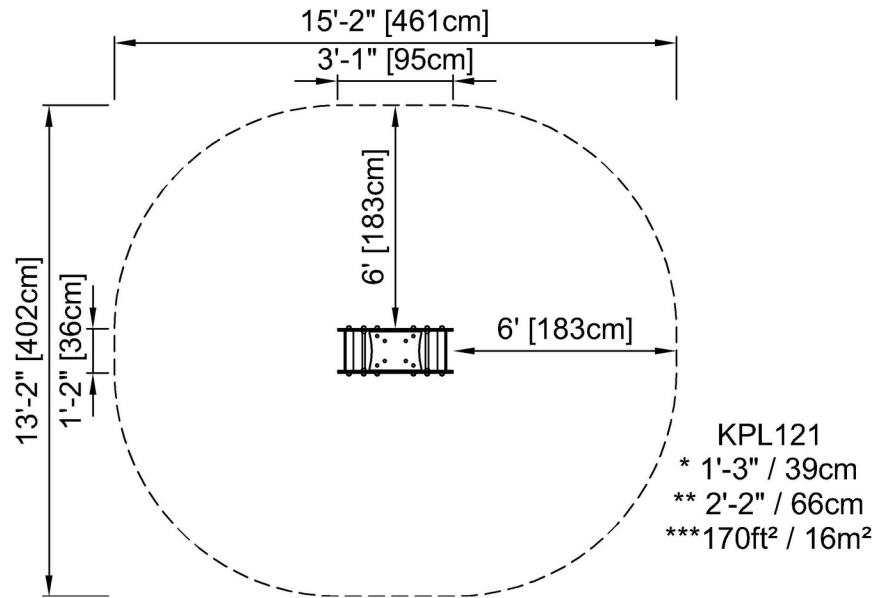

Double Springer, Two Seats

KPL121

* Max fall height | ** Total height | *** Safety surfacing area

* Max fall height | ** Total height

[Click to see TOP VIEW](#)

[Click to see SIDE VIEW](#)