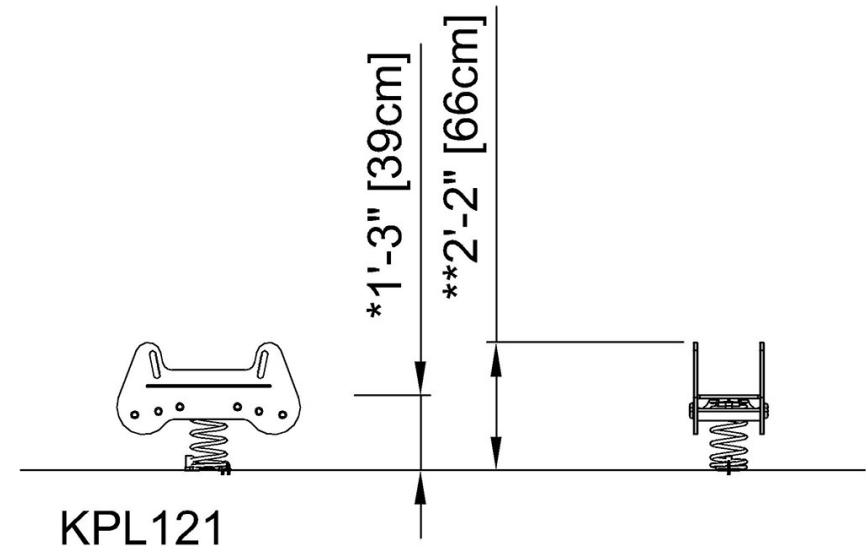

Double Springer, Two Seats

KPL121

* Max fall height | ** Total height | *** Safety surfacing area

* Max fall height | ** Total height

[Click to see TOP VIEW](#)

[Click to see SIDE VIEW](#)