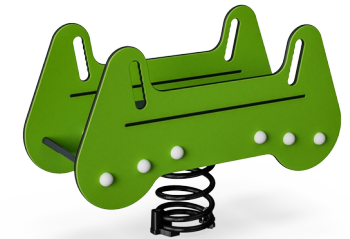

Double Springer, Two Seats

KPL121

Item no.	
General Product Information	
Dimensions LxWxH	94x36x66 cm
Age group	2 - 5
Play capacity (users)	2
Colour options	 

The Double Springer is a whimsical and attractive springer for two. It attracts players again and again, thanks to the combined play invitation for movement and social interaction. The attraction of rocking together is very much based in the movement response and the opportunity for friendly rough-and-tumble play with a friend. The carved handholds and

inclined foot supports invite a seated position with a low handhold. This makes rocking together a fun challenge. Furthermore the arm and leg muscles get ample use and training. It trains the sense of rhythm and the coordination. These are crucial motor skills that help children navigate the world securely, e.g. in the street when estimating time, movement

Double Springer, Two Seats

KPL121

Panels of 19mm EcoCore™. EcoCore™ is a highly durable, eco friendly material, which is not only recyclable after use, but also consists of a core produced from 100% recycled material.

Seat is made of Ekogrip™ panel that consist of a 15mm thick PE base with 3 mm top-layer of soft rubber with a non-skid effect.

Handle is made of polypropylene PP with excellent impact strength and usable within a large temperature span.