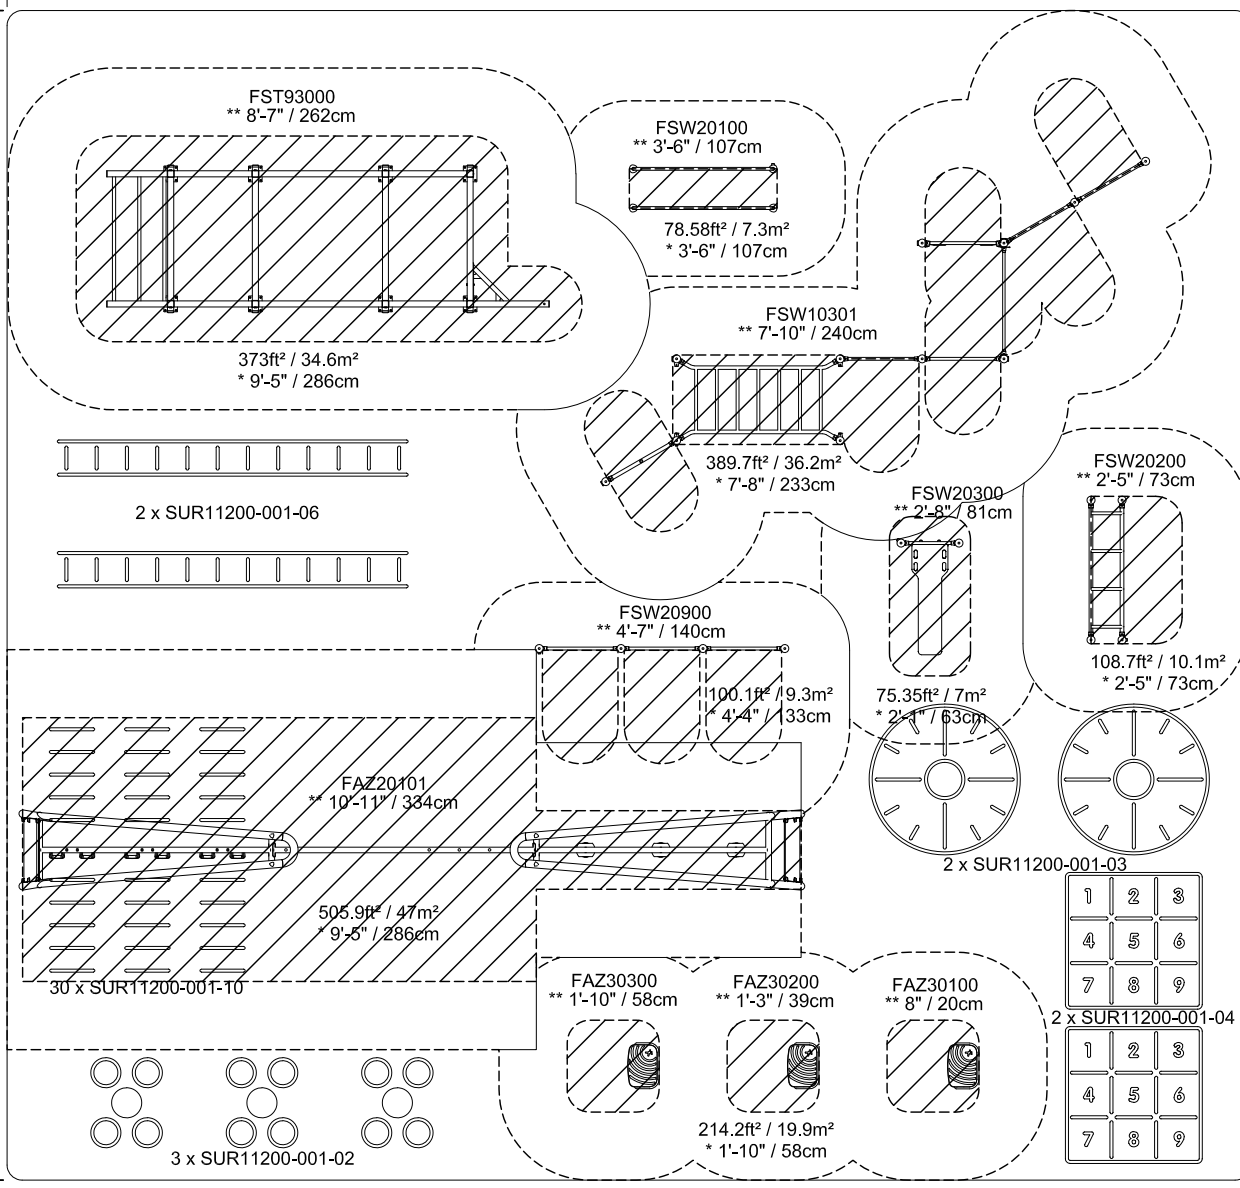

53'-11" [1644cm]

50'-9" [1547cm]

FSP30401
 *9'-5" / 286cm
 **10'-11" / 334cm
 ***1840.6ft² / 171m²
 2734ft² / 254m² (Surface Area)
 1/8" = 1'-0"