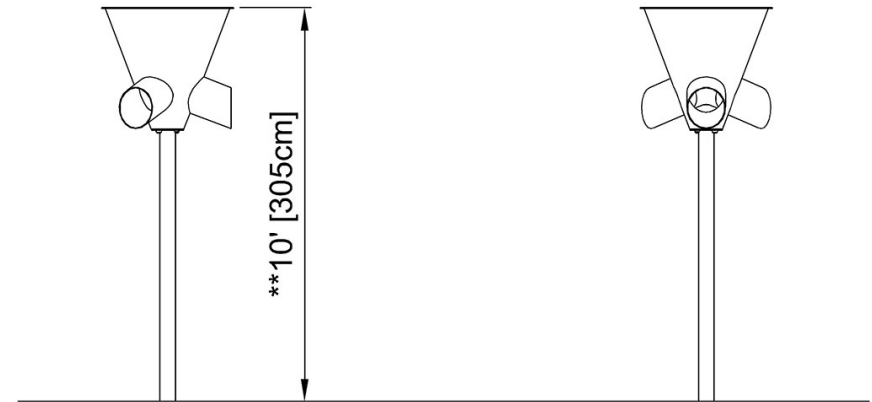

Surprise Basket

FRE3024

Item no. FRE3024-3717

Installation Information

Max. fall height	0 cm
Safety surfacing area	0,0 m ²
Total installation time	1,0
Excavation volume	0,23 m ³
Concrete volume	0,13 m ³
Footing depth (standard)	91 cm
Shipment weight	58 kg
Anchoring options	In-ground ✓

FRE3024

** 10'-0" / 305cm

FRE3024

[Click to see TOP VIEW](#)

[Click to see SIDE VIEW](#)