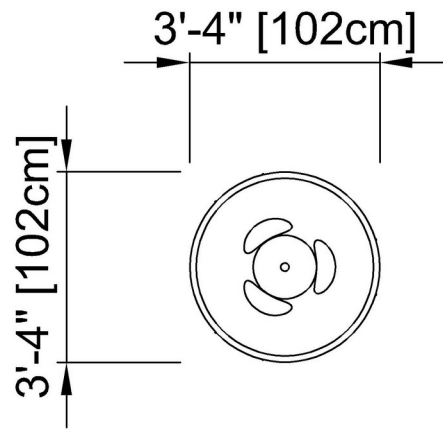

Surprise Basket

FRE3024

Item no. FRE3024-3717

Installation Information

Max. fall height	0 cm
Safety surfacing area	0,0 m ²
Total installation time	1,0
Excavation volume	0,23 m ³
Concrete volume	0,13 m ³
Footing depth (standard)	91 cm
Shipment weight	58 kg
Anchoring options	In-ground ✓

Publication date: 15. October 2021

By Bureau Veritas HSE
 www.bureauveritas.dk
 +45 7731 1000

Surprise Basket

FRE3024

* Max fall height | ** Total height | *** Safety surfacing area

* Max fall height | ** Total height

FRE3024

** 10'-0" / 305cm

FRE3024

[Click to see TOP VIEW](#)

[Click to see SIDE VIEW](#)