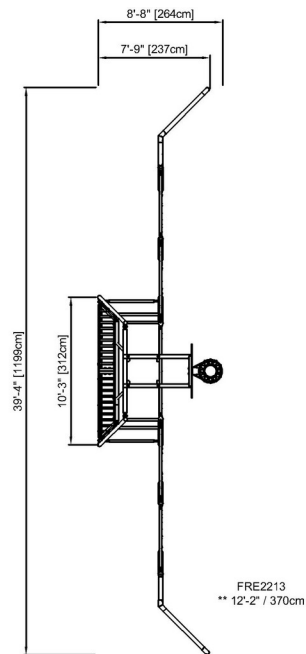

Multi Goal, 39 ft

FRE2213

Item no. FRE2213-3317

Installation Information

Max. fall height	0 cm
Safety surfacing area	0,0 m ²
Total installation time	21,3
Excavation volume	0,99 m ³
Concrete volume	0,97 m ³
Footing depth (standard)	50 cm
Shipment weight	1.085 kg
Anchoring options	In-ground ✓

Publication date: 15. October 2021

By Bureau Veritas HSE
 www.bureauveritas.dk
 +45 7731 1000

Multi Goal, 39 ft

FRE2213

* Max fall height | ** Total height | *** Safety surfacing area

* Max fall height | ** Total height

[Click to see TOP VIEW](#)

[Click to see SIDE VIEW](#)