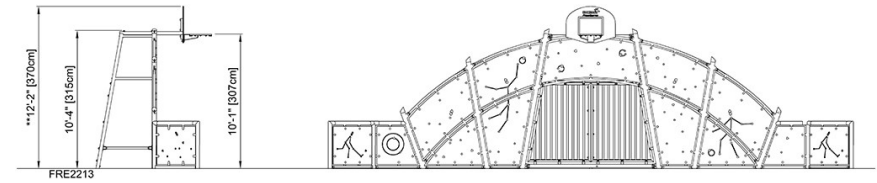

Multi Goal, 39 ft

FRE2213

Item no. FRE2213-3317

Installation Information

Max. fall height	0 cm
Safety surfacing area	0,0 m ²
Total installation time	21,3
Excavation volume	0,99 m ³
Concrete volume	0,97 m ³
Footing depth (standard)	50 cm
Shipment weight	1.085 kg
Anchoring options	In-ground ✓

Publication date: 15. October 2021

By Bureau Veritas HSE
 www.bureauveritas.dk
 +45 7731 1000

Multi Goal, 39 ft

FRE2213

* Max fall height | ** Total height | *** Safety surfacing area

* Max fall height | ** Total height

[Click to see TOP VIEW](#)

[Click to see SIDE VIEW](#)